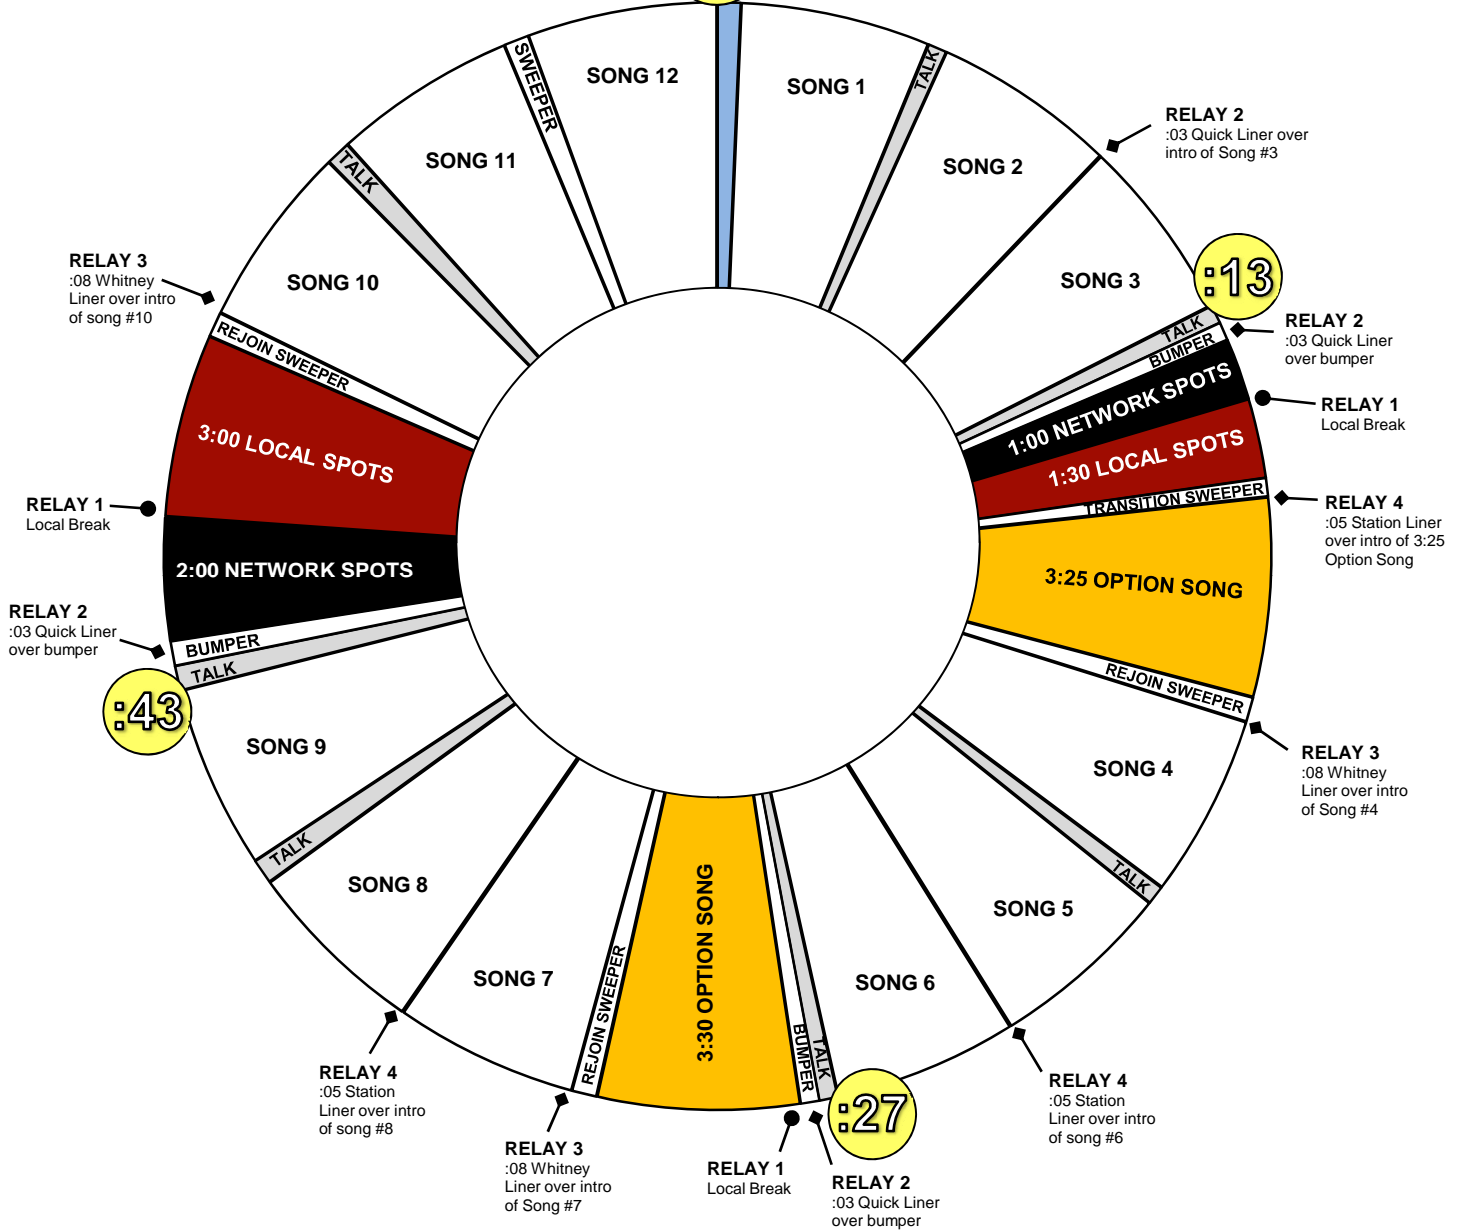

# THE BIG TIME WITH WHITNEY ALLEN

# FORMAT CLOCK

Effective February 15, 2010

**WEGENER (I6420)**

**PROVIDER: Dial Global**

**Channel 228**

**Weeknights, 7pm - 12am**

**ALL TIME ZONES**

RELAY 13  
Dry :07 Legal ID  
over produced  
Top-of-Hour Stager  
at 00:04

TOP OF HOUR  
STAGER

00

Relay 1 fires Local Break  
 Relay 2 fires Quick Liner (:03 in length)  
 Relay 3 fires Whitney Liner (:08 in length)  
 Relay 4 fires Station Liner (:05 in length)  
 Relay 13 fires Legal ID (:07 in length)