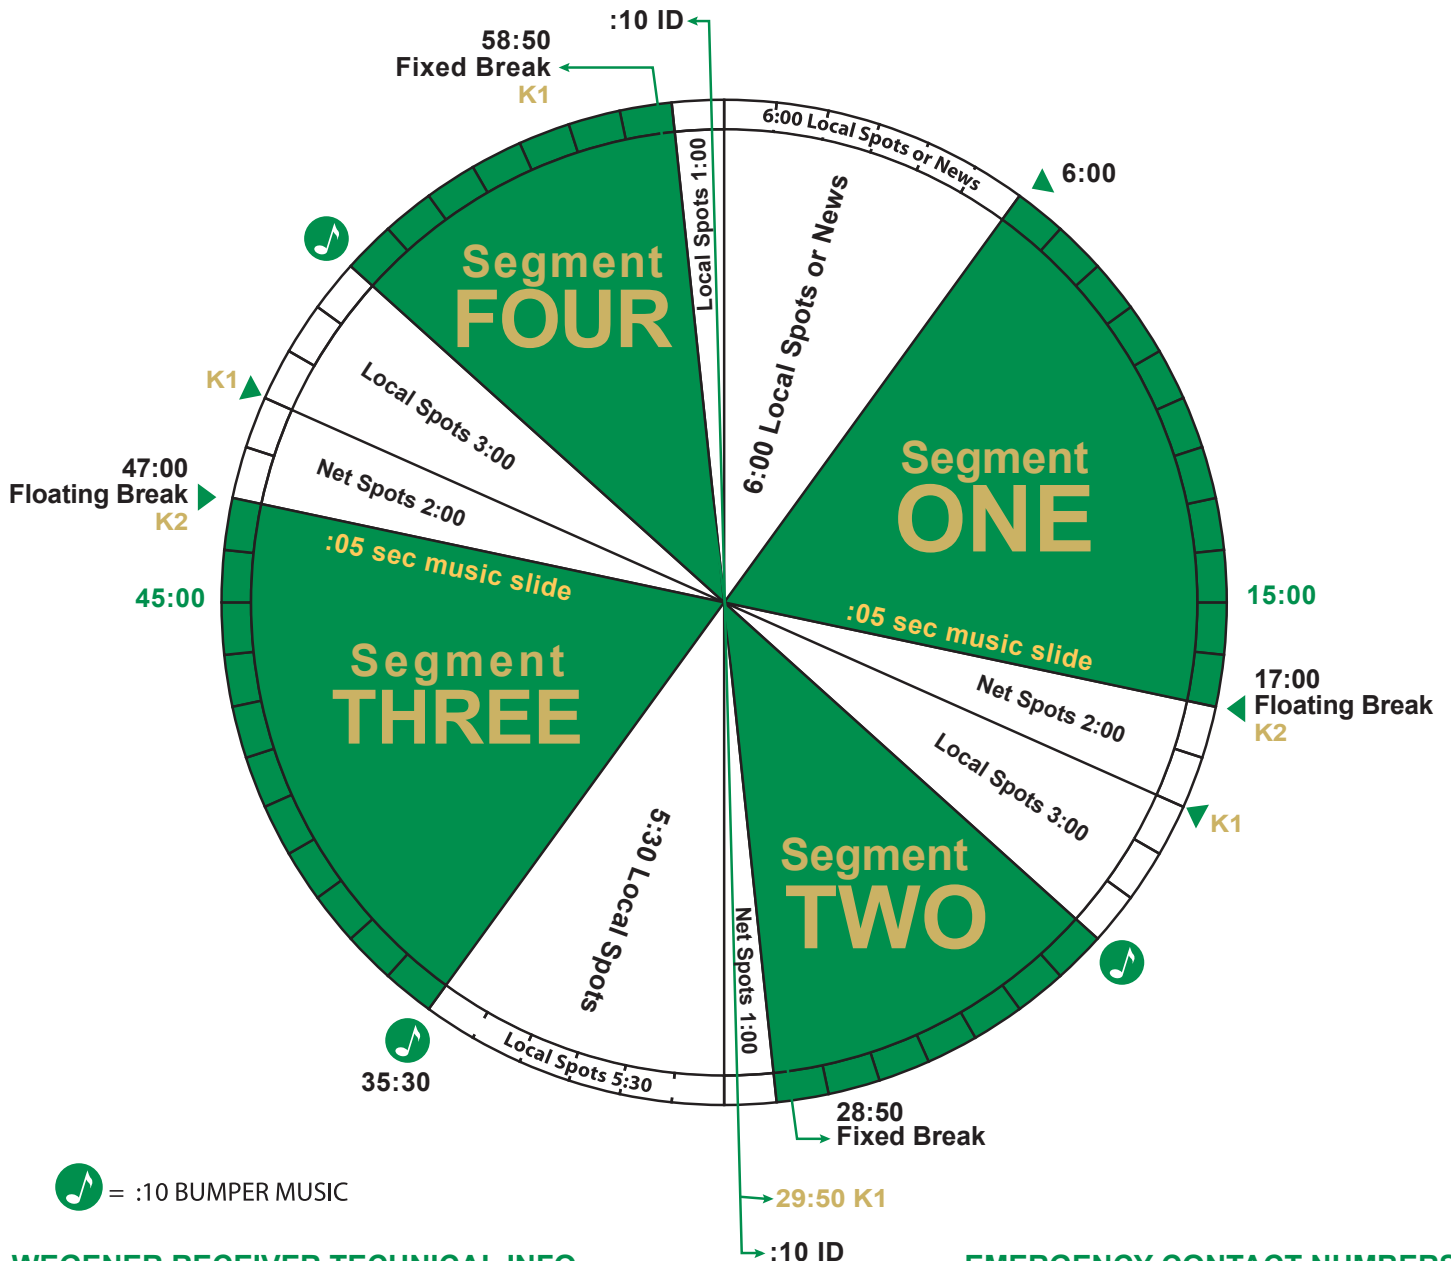

The CLARK HOWARD SHOW

WEGENER RECEIVER TECHNICAL INFO

Satellite: AMC-8/139 Degrees West
 Transponder: 17
 Channel: Wegener 102
 Closures: Closure K1 - Local Stopset Start
 Closure K2 - Local ID

FEED INFORMATION

Monday - Friday
 Live: 1PM - 4PM (ET)
 Refeed: 4PM - 7PM (ET) & 6AM - 10AM (ET)

EMERGENCY CONTACT NUMBERS

DG Technical Ops. 720.873.5177
 WSB Studio Hotline 404.962.2068

AVAILS

Local Min. 12:30/Network Min. 5:00