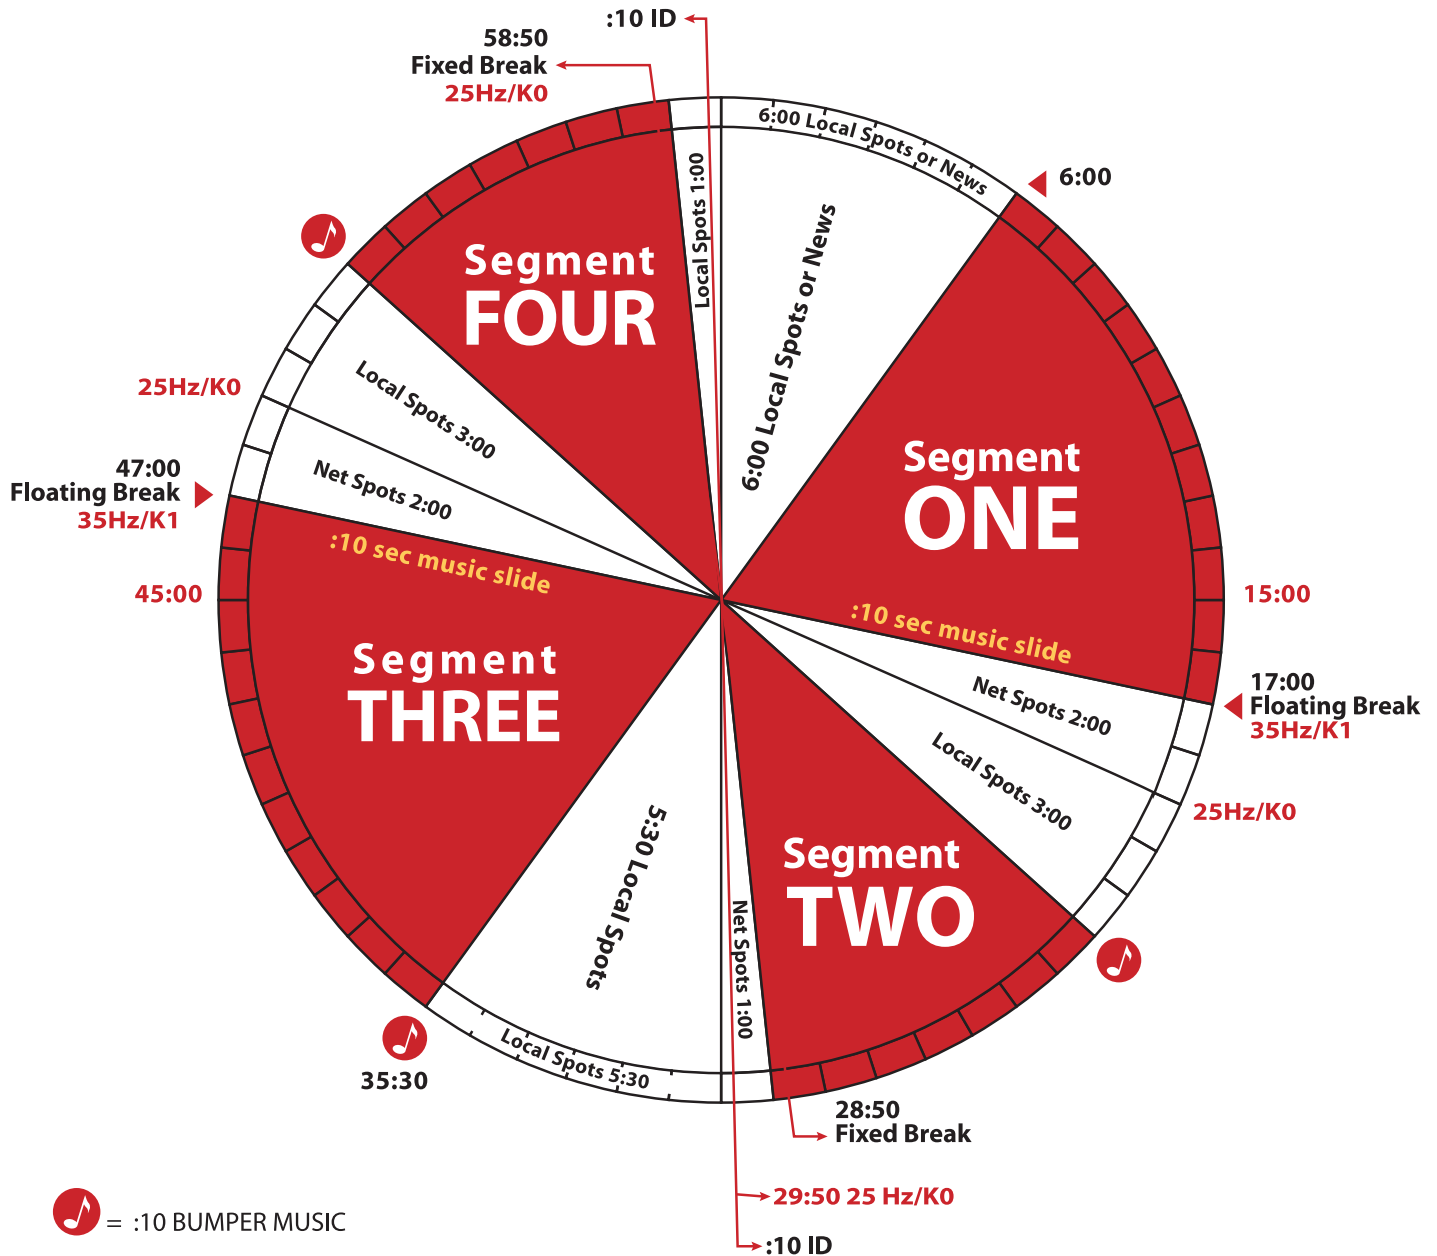

The Neal BOORTZ

Call-in number: 1.877.310.2100
boortz.com

Show

FEED INFORMATION/CLOSURES

Monday - Friday Live 10 AM - 1 PM (ET) and Refeed 1 PM - 4 PM (ET): Dial 1 Left Channel
25Hz or Starguide Closure K0 - Local Stopset Start
35Hz or Starguide Closure K1 - Local Liner

Monday - Friday Refeed 7 PM - 10 PM (ET) only: Dial 2 Right Channel
25Hz or Starguide Closure K8 - Local Stopset Start
35Hz or Starguide Closure K9 - Local Liner

TECHNICAL INFO

Satellite: AMC-8/GE-8 139 Degrees West
Transponder: 17
Provider: DG Denver